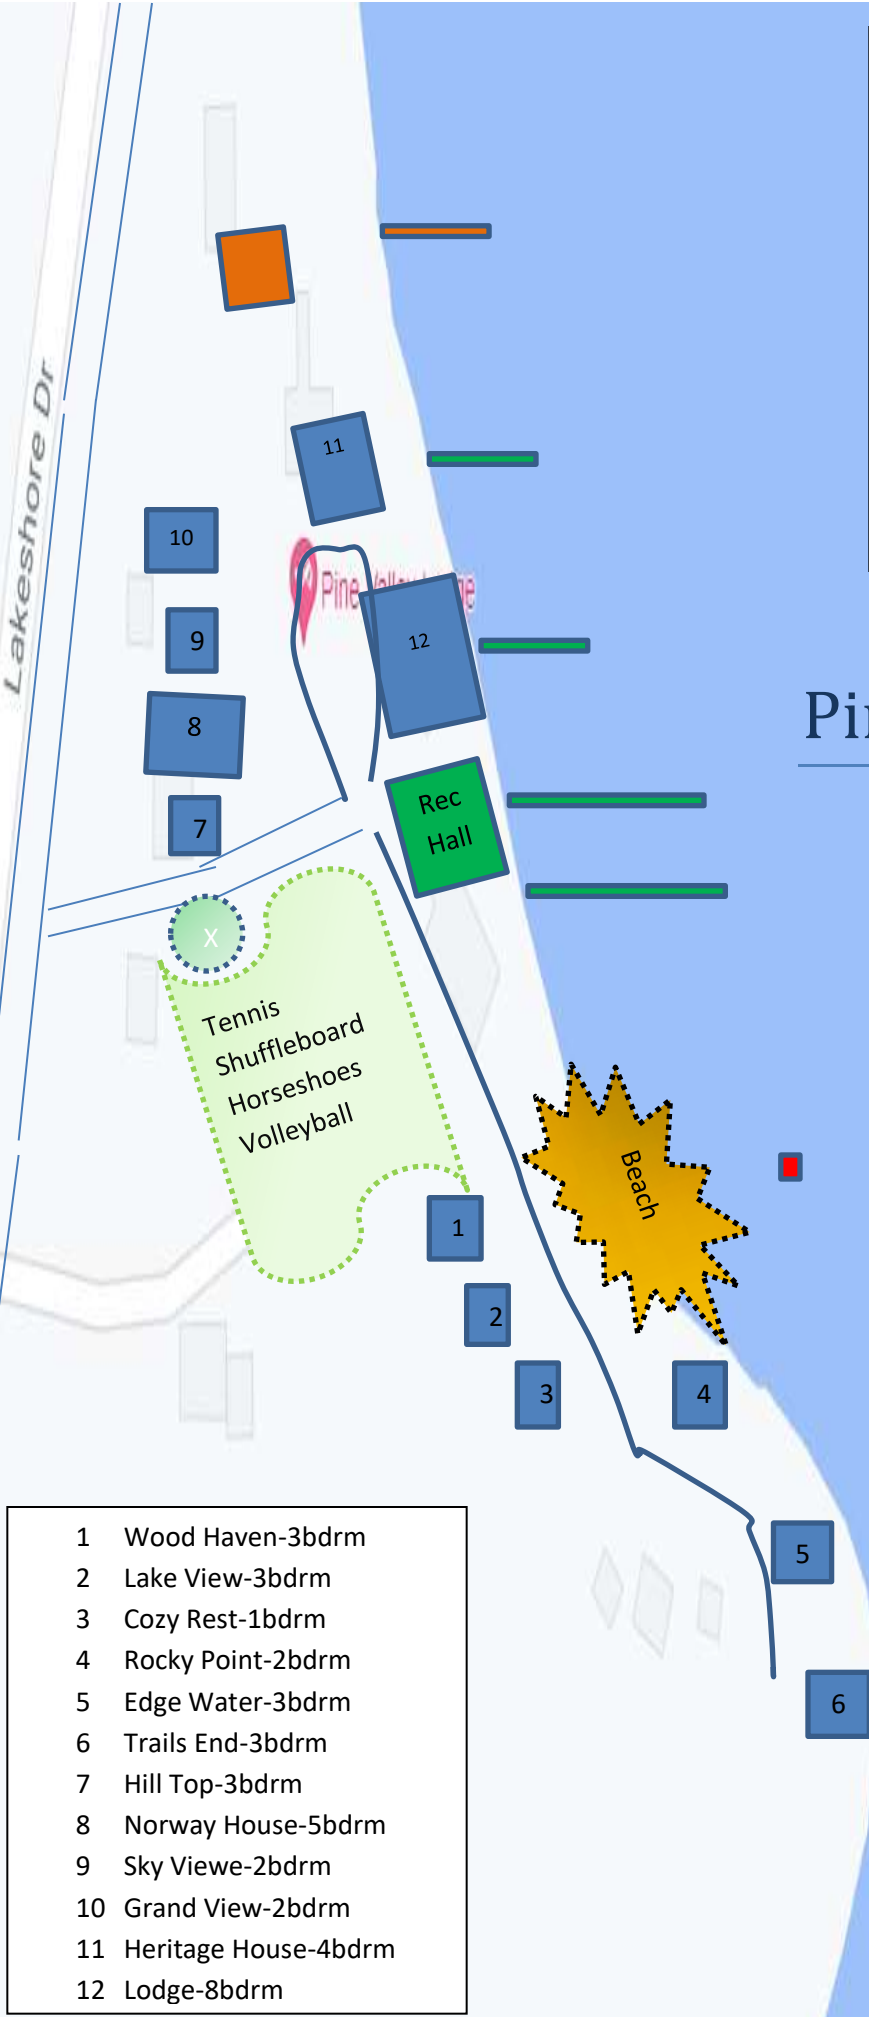

	Lodging Units
	Swim Raft
	Boat Dock
	Rec Hall
	Beach Area
	Trash Area
	Owner/Manager Home

# Pine Valley Lodge

Moen Lake

- 1 Wood Haven-3bdrm
- 2 Lake View-3bdrm
- 3 Cozy Rest-1bdrm
- 4 Rocky Point-2bdrm
- 5 Edge Water-3bdrm
- 6 Trails End-3bdrm
- 7 Hill Top-3bdrm
- 8 Norway House-5bdrm
- 9 Sky Viewe-2bdrm
- 10 Grand View-2bdrm
- 11 Heritage House-4bdrm
- 12 Lodge-8bdrm